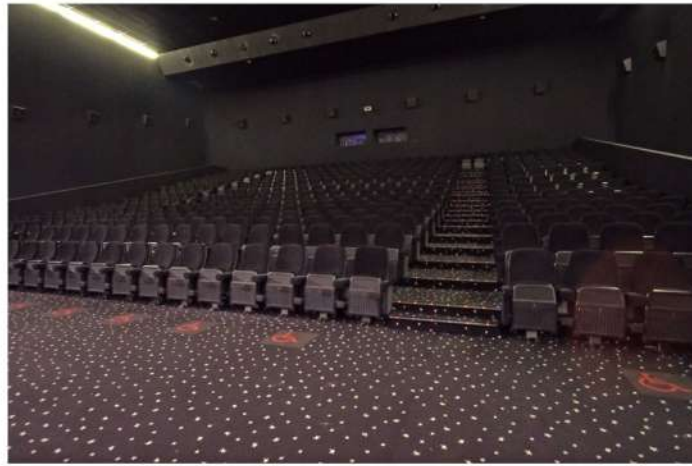

VOS ESPACES : SALLE DE CINÉMA, HALL, PARVIS SALON «BESSON»